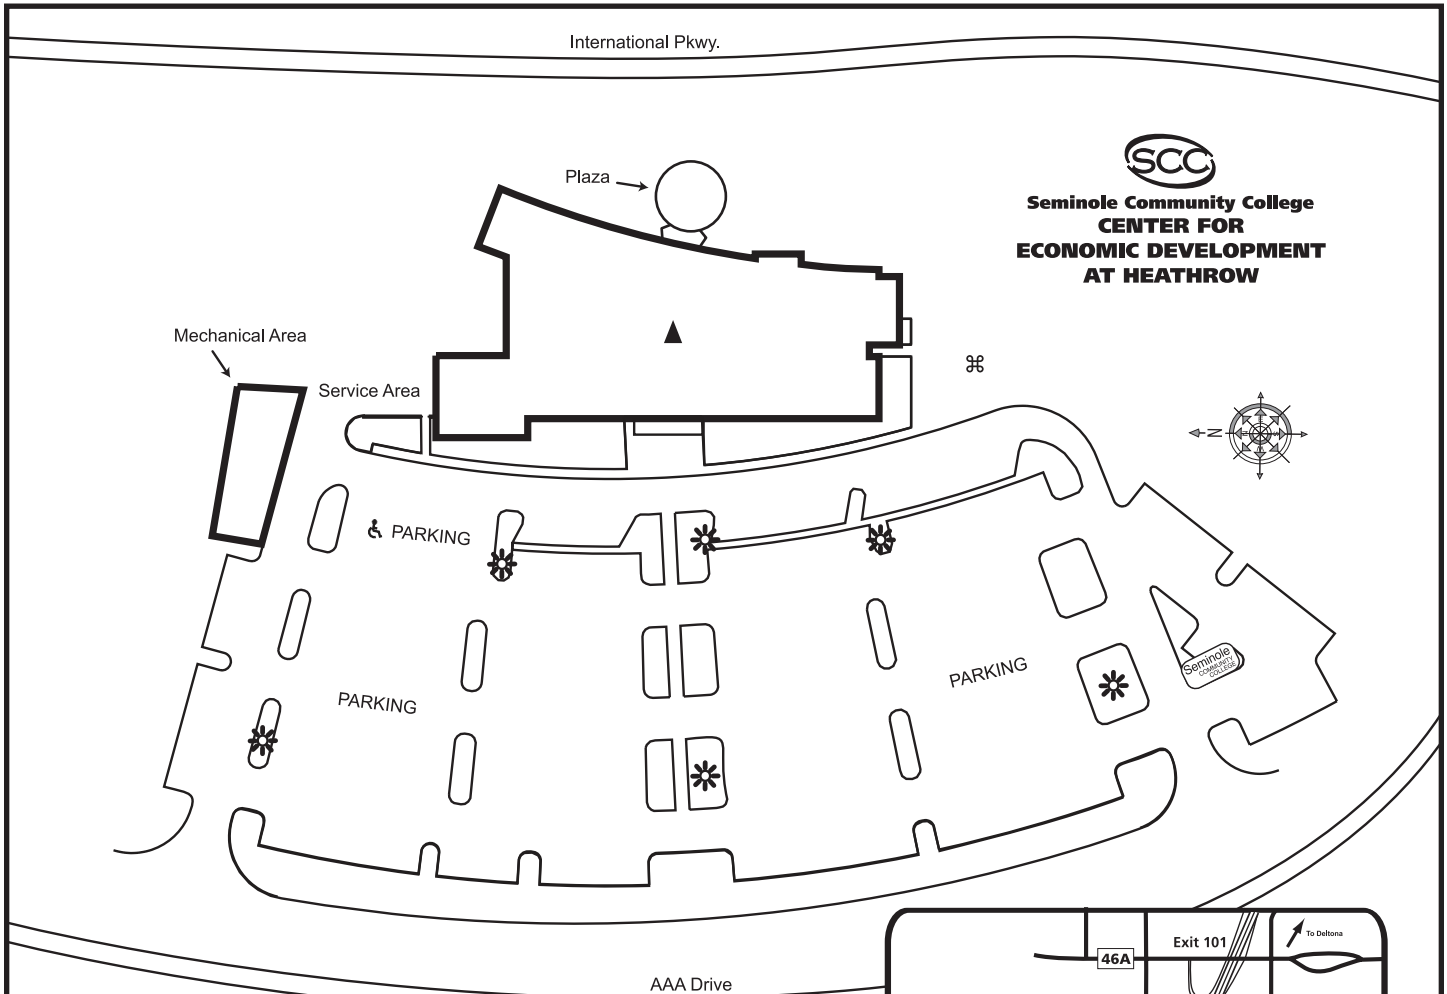

Center for Economic Development at Heathrow

SCC
Seminole Community College
CENTER FOR
ECONOMIC DEVELOPMENT
AT HEATHROW

Seminole Community College
Center for Economic Development at Heathrow

1055 AAA Drive, Heathrow, FL 32746
 407.708.4400 www.scc-fl.edu

First Floor

Business Office
 Cabin Creek Cafe
 Library
 Dean of Economic Development Office
 Maintenance Office
 Student Services
 (rooms numbered in 100's)

Second Floor

CAD Lab
 Classrooms
 Mac Lab
 SCCorporate College/
 Community Education
 (rooms numbered in 200's)

Third Floor

Classrooms
 EPI Classrooms
 Faculty Offices
 (rooms numbered in 300's)
Smoking Area☞
Elevators.....▲
Emergency Phones...✱
Security . 407.708.4410

From I-4: Exit at Lake Mary Blvd. (exit 98). Travel west on Lake Mary Blvd. approximately .4 of a mile. Turn right onto International Pkwy. approximately 1.1 miles, turn left at AAA Dr., then turn right into the Center for Economic Development parking lot.

From 46A: Turn south onto International Pkwy, then right onto AAA Dr., then turn right into the Center for Economic Development parking lot.

From Lake Mary Blvd: Turn north into International Pkwy, then left onto AAA Dr., then turn right into the Center for Economic Development parking lot.